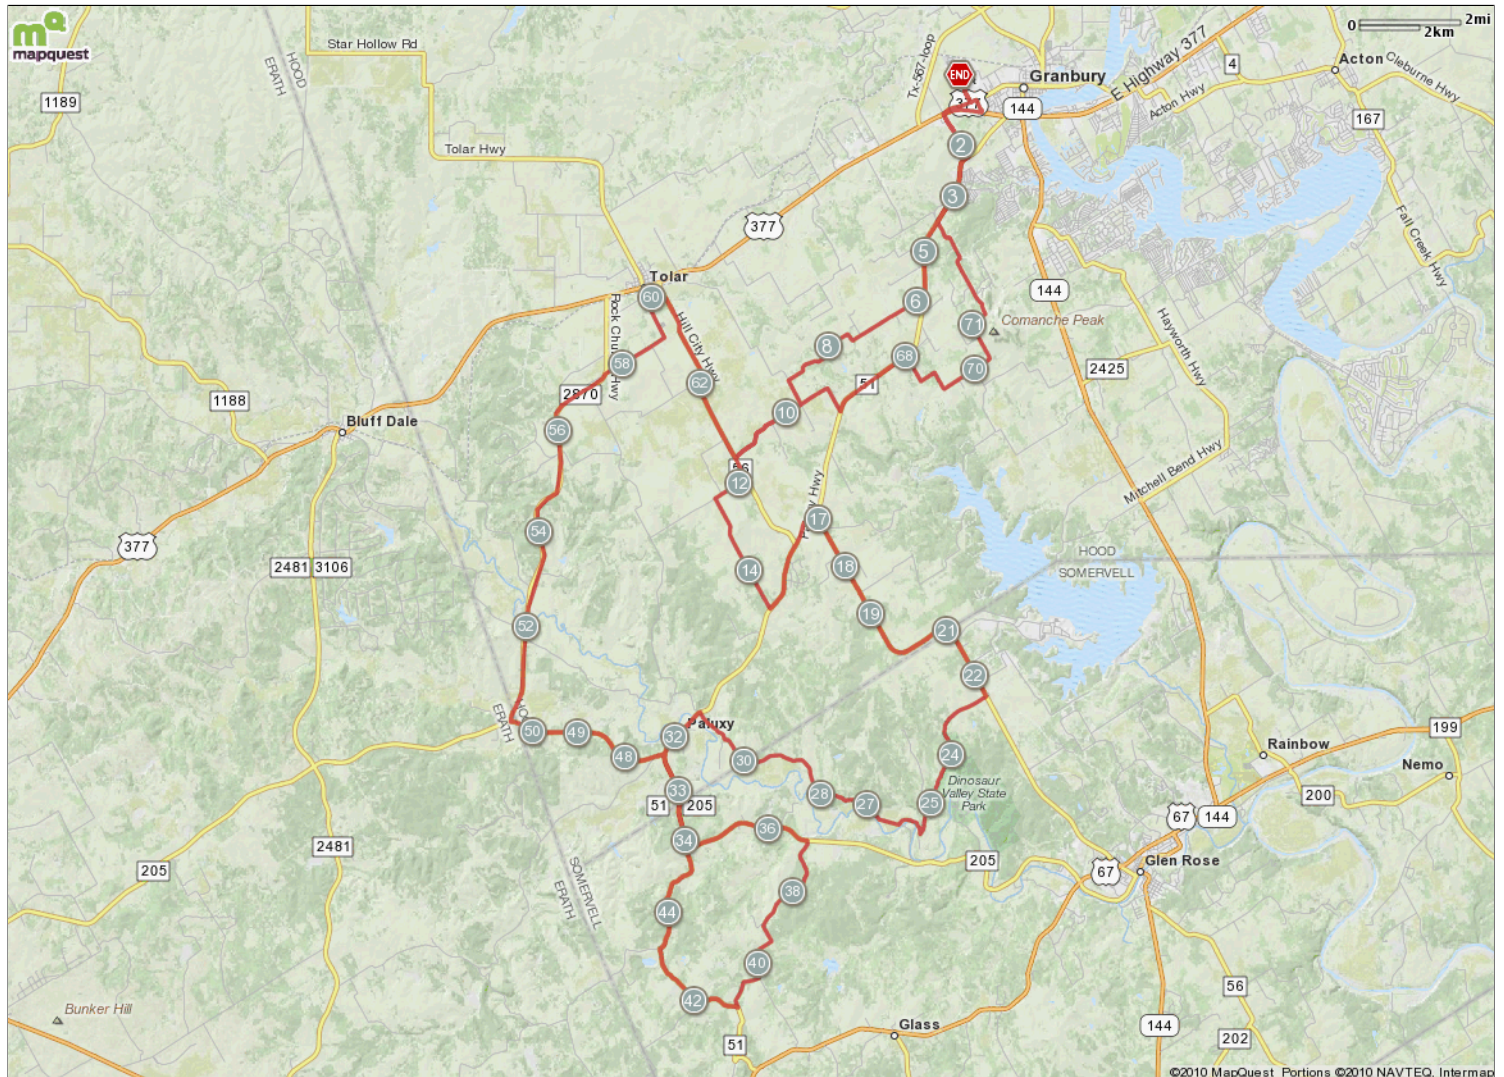

ROUTE DESCRIPTION:  
No Description Provided

ROUTE DESCRIPTION:  
No Description Provided

Notes		
AT	FOR	NOTES
77.48 mi.	 -	Stop

Notes		
AT	FOR	NOTES