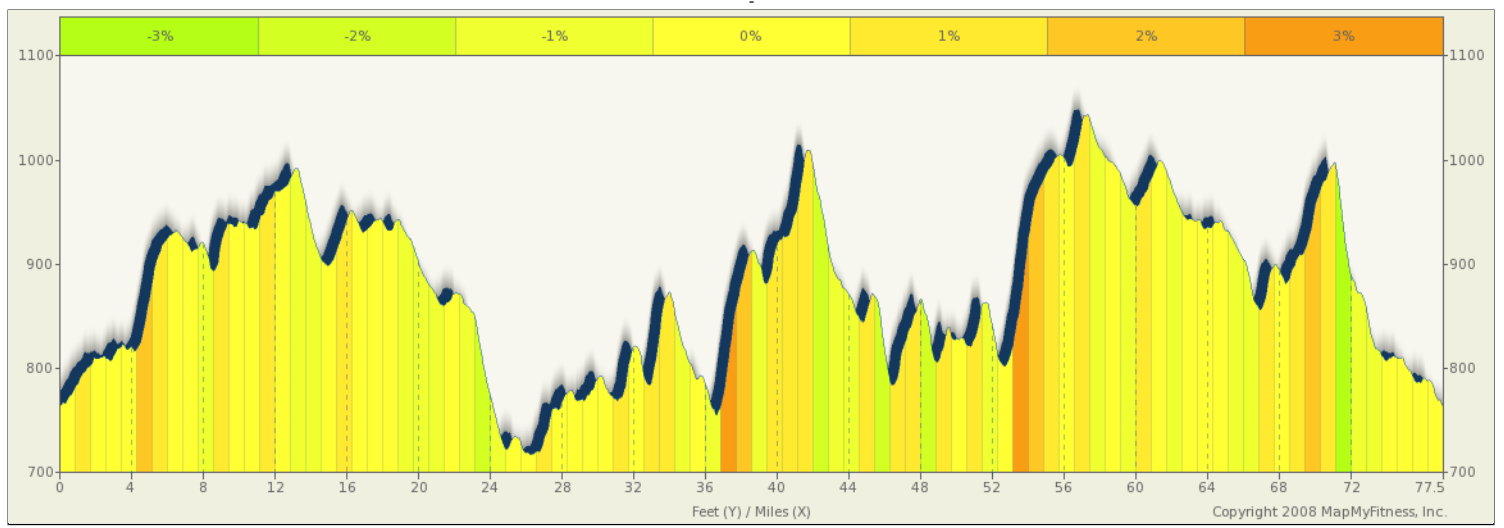

ROUTE DESCRIPTION:  
No Description Provided

ROUTE DESCRIPTION:  
No Description Provided

Notes		
AT	FOR	NOTES
77.48 mi.	 -	Stop

Notes		
AT	FOR	NOTES