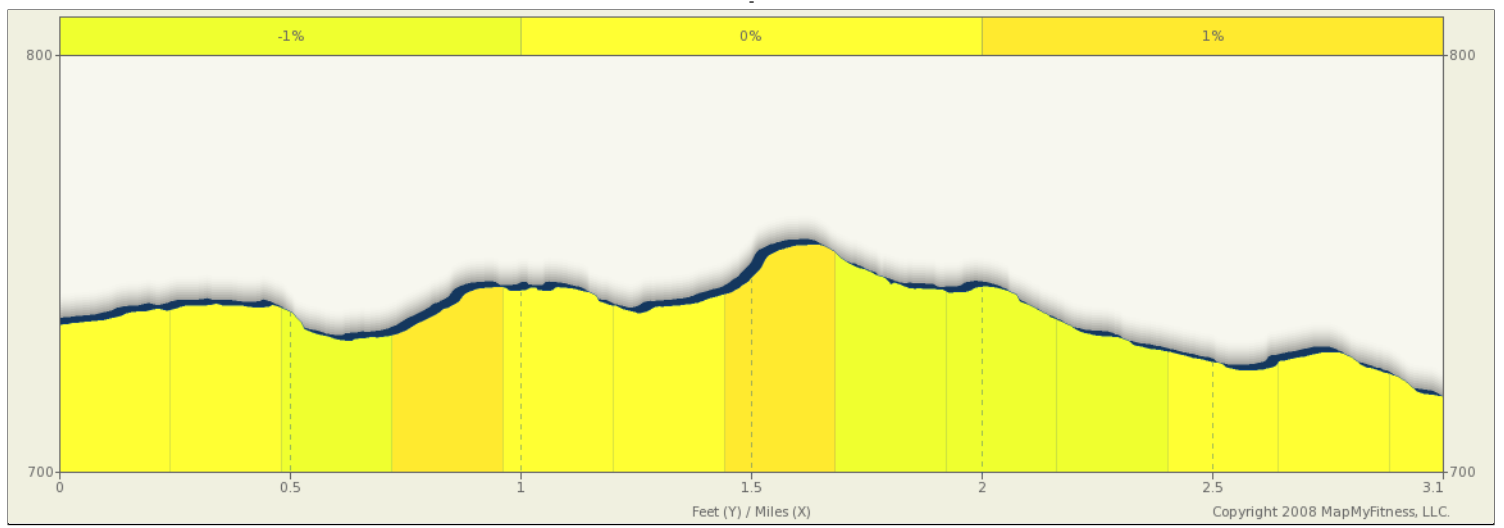

ROUTE DESCRIPTION:  
 No Description Provided

ROUTE DESCRIPTION:  
No Description Provided

Notes		
AT	FOR	NOTES
3.13 mi.	 -	Stop

Notes		
AT	FOR	NOTES