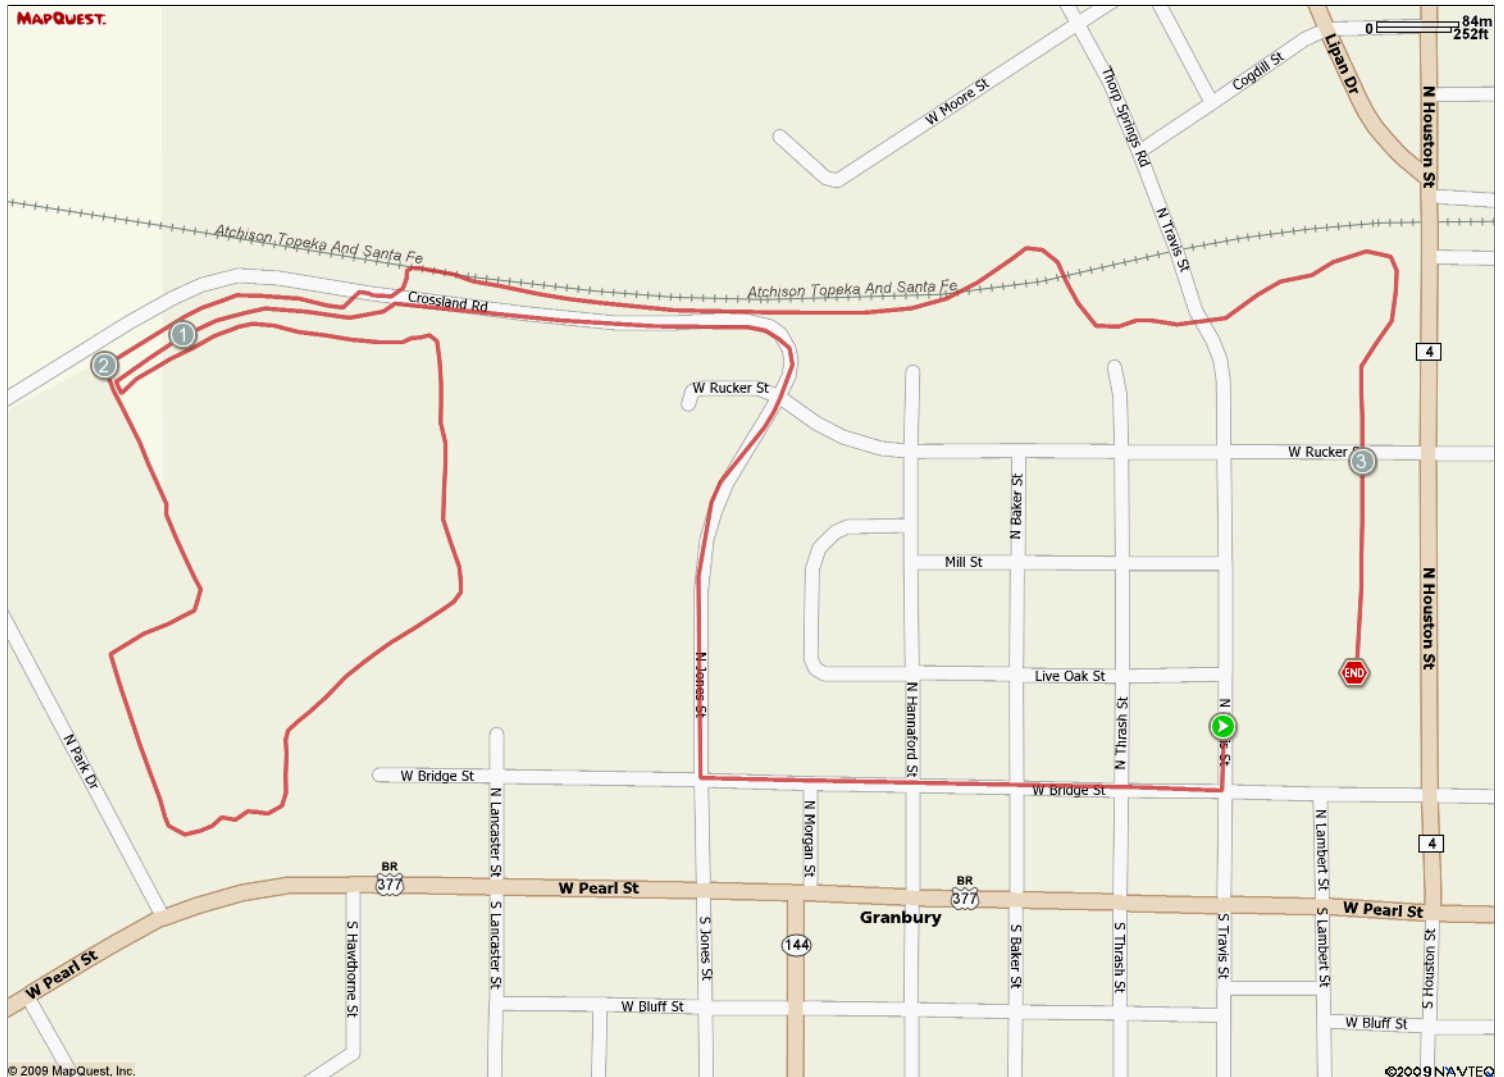

ROUTE DESCRIPTION:  
 No Description Provided

ROUTE DESCRIPTION:  
No Description Provided

Notes		
AT	FOR	NOTES
3.13 mi.	 -	Stop

Notes		
AT	FOR	NOTES